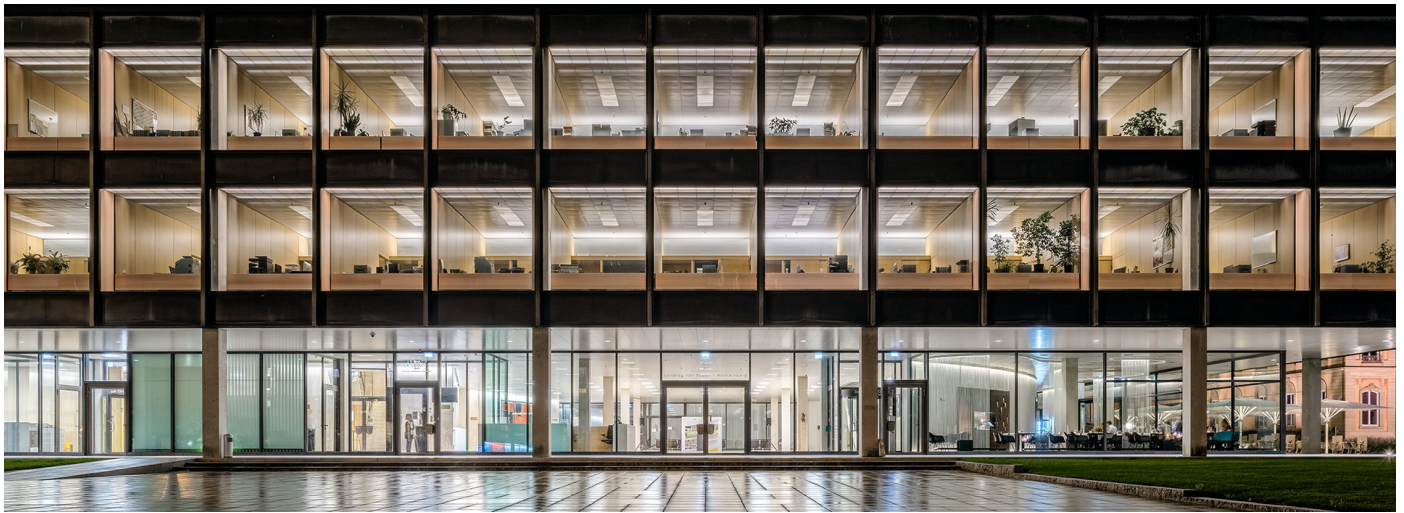

MORE PICTURES

USED PRODUCTS