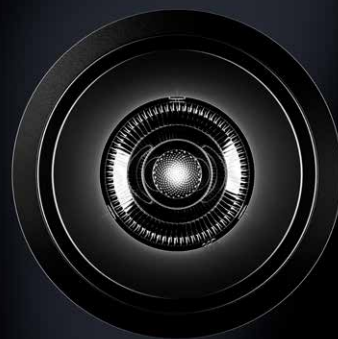

SYSTEM

SONNOS

NAMING SYSTEM

DOWNLIGHTS AND SPOTLIGHTS

Product name	Type	Installation method	Size	Suspension height	Reflector	Reflector addition (optional)	Light distribution	UGR	System luminous flux	Light colour/CRI	Switching type	Emergency light (optional)	Connectivity (optional)	Frame/housing colour	
SNS	R Round Q Square	C Recessed, with edge	0 45 mm	2R Round white ceiling rose	HR highly specular MR semi-specular WR white SR black GR gold	R Directional spotlight W Wallwasher	SP Spot (12°) MF medium flood (24°) FL flood (36°) VFL very wide flood (60°) XFL extreme wide flood (80°)	19 22	4 450 5 500 8 800 10 1000 14 1400 20 2000 26 2600 38 3800 50 5000	830 840 827 930 940 D2W Dim to warm 8TW Tunable White (CRI80)	ETDD Dali dimmable ET Switchable (ON/OFF) ETDD8 DALI dimmable (ETD8) ETBLE Casambi	EB3 EB3h – single battery 3h	X1 GST5 X2 GST3 X8 GST2+GST3	01 white 03 silver 05 black	
			1 68 mm	2Q Square white ceiling rose											
			T Recessed, edgeless	3 100 mm	R01/01 Round white ceiling rose; white textile cable										
			D Ceiling surface-mounted	5 150 mm	R01/05 Round white ceiling rose; black textile cable										
			H Suspended	7 210 mm	R05/01 Round black ceiling rose; white textile cable										
					R05/05 Round black ceiling rose; black textile cable										
					3P01/01 White track adapter; white textile cable										
					3P01/05 White track adapter; black textile cable										
					3P05/01 Black track adapter; white textile cable										
					3P05/05 Black track adapter; black textile cable										
					Q01/01 Square white ceiling rose; white textile cable										
					Q01/05 Square white ceiling rose; black textile cable										
					Q05/01 Square black ceiling rose; white textile cable										
					Q05/05 Square black ceiling rose; black textile cable										

Example configuration: SNS R C1-2R HR R MF-19 8-940 ETDD EB3 X1 01

SNS	R	C	1	-	2R	HR	R	MF	-	19	8	-	940	ETDD	EB3	X1	01