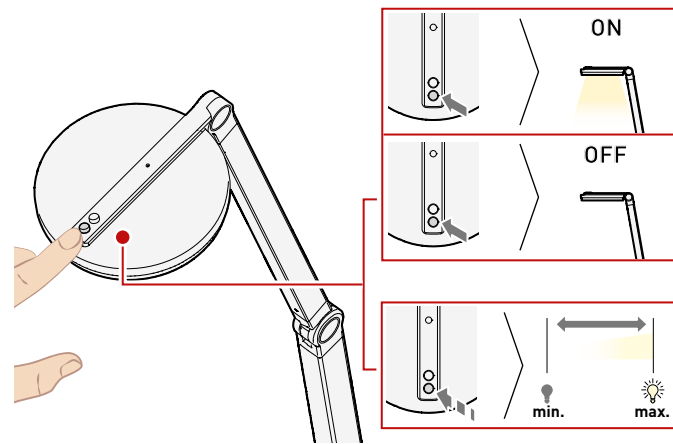

01

CULTEGA ACT 2700K-6000K ...

LICHT STEuern
CONTROLLING THE LIGHT

CULTEGA LED

10261367 | 220519 | © trilux.com