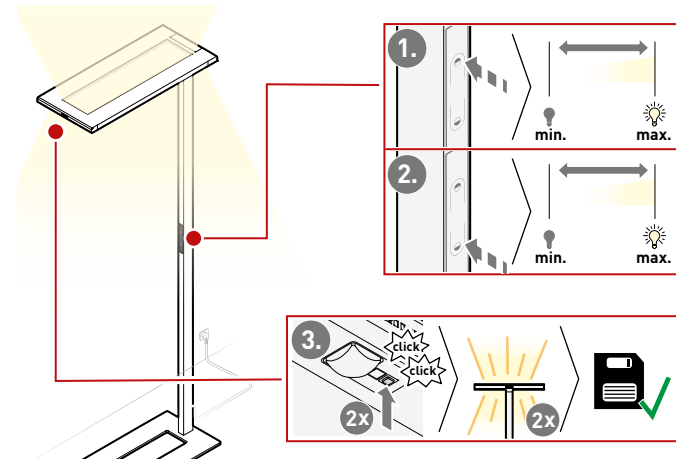

DE KURZANLEITUNG
EN QUICK START GUIDE

LUCEO SLIM
ETDD LED

LUCEO SLIM
ETDS LED

10262855 | 220519

01

LUCEO SLIM ETDD LED ... /
LUCEO SLIM ETDS LED ...

INDIREKTES LICHT STEuern
CONTROL INDIRECT LIGHT

LUCEO SLIM ETDD / ETDS LED 10262855 | 220519 | © trilux.com

02

LUCEO SLIM ETDD LED ... /
LUCEO SLIM ETDS LED ...

DIREKTES LICHT STEuern
CONTROL DIRECT LIGHT

LUCEO SLIM ETDD / ETDS LED 10262855 | 220519 | © trilux.com

03

LUCEO SLIM ETDS LED ...

LICHTINTENSITÄT SPEICHERN
SAVE LIGHT INTENSITY

LUCEO SLIM ETDD / ETDS LED 10262855 | 220519 | © trilux.com

04

IHRE LEUCHE IM DETAIL
YOUR LUMINAIRE IN DETAIL

[https://www.trilux.com/
manuals/pdf/10262856](https://www.trilux.com/manuals/pdf/10262856)

BEDIENUNGSANLEITUNG
OPERATING INSTRUCTIONS