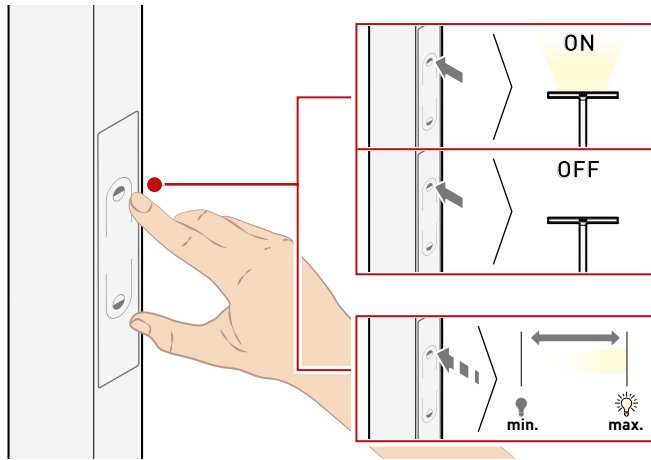

DE KURZANLEITUNG
EN QUICK START GUIDE

LUCEO SLIM
ETDD LED

LUCEO SLIM
ETDS LED

10262855 | 220519

01

LUCEO SLIM ETDD LED ... /
LUCEO SLIM ETDS LED ...

INDIREKTES LICHT STEuern
CONTROL INDIRECT LIGHT

LUCEO SLIM ETDD / ETDS LED 10262855 | 220519 | © trilux.com

02

LUCEO SLIM ETDD LED ... /
LUCEO SLIM ETDS LED ...

DIREKTES LICHT STEuern
CONTROL DIRECT LIGHT

LUCEO SLIM ETDD / ETDS LED 10262855 | 220519 | © trilux.com

03

LUCEO SLIM ETDS LED ...

LICHTINTENSITÄT SPEICHERN
SAVE LIGHT INTENSITY