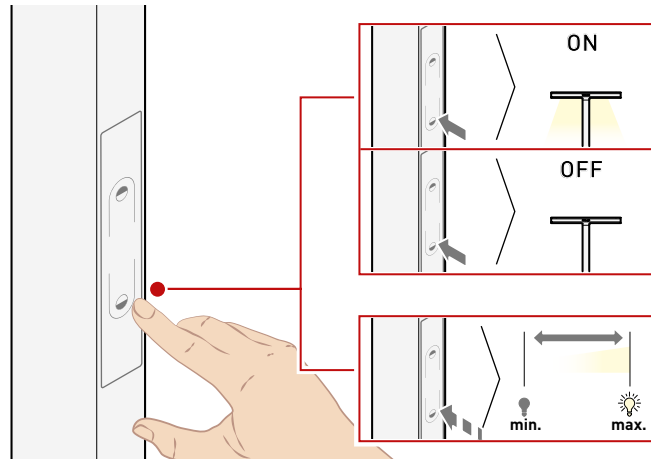

DE KURZANLEITUNG
EN QUICK START GUIDE

LUCEO SLIM
ETDD LED

LUCEO SLIM
ETDS LED

10262855 | 220519

01

LUCEO SLIM ETDD LED ... /
LUCEO SLIM ETDS LED ...

INDIREKTES LICHT STEuern
CONTROL INDIRECT LIGHT

LUCEO SLIM ETDD / ETDS LED 10262855 | 220519 | © trilux.com

02

LUCEO SLIM ETDD LED ... /
LUCEO SLIM ETDS LED ...

DIREKTES LICHT STEuern
CONTROL DIRECT LIGHT

LUCEO SLIM ETDD / ETDS LED 10262855 | 220519 | © trilux.com

03

LUCEO SLIM ETDS LED ...

LICHTINTENSITÄT SPEICHERN
SAVE LIGHT INTENSITY